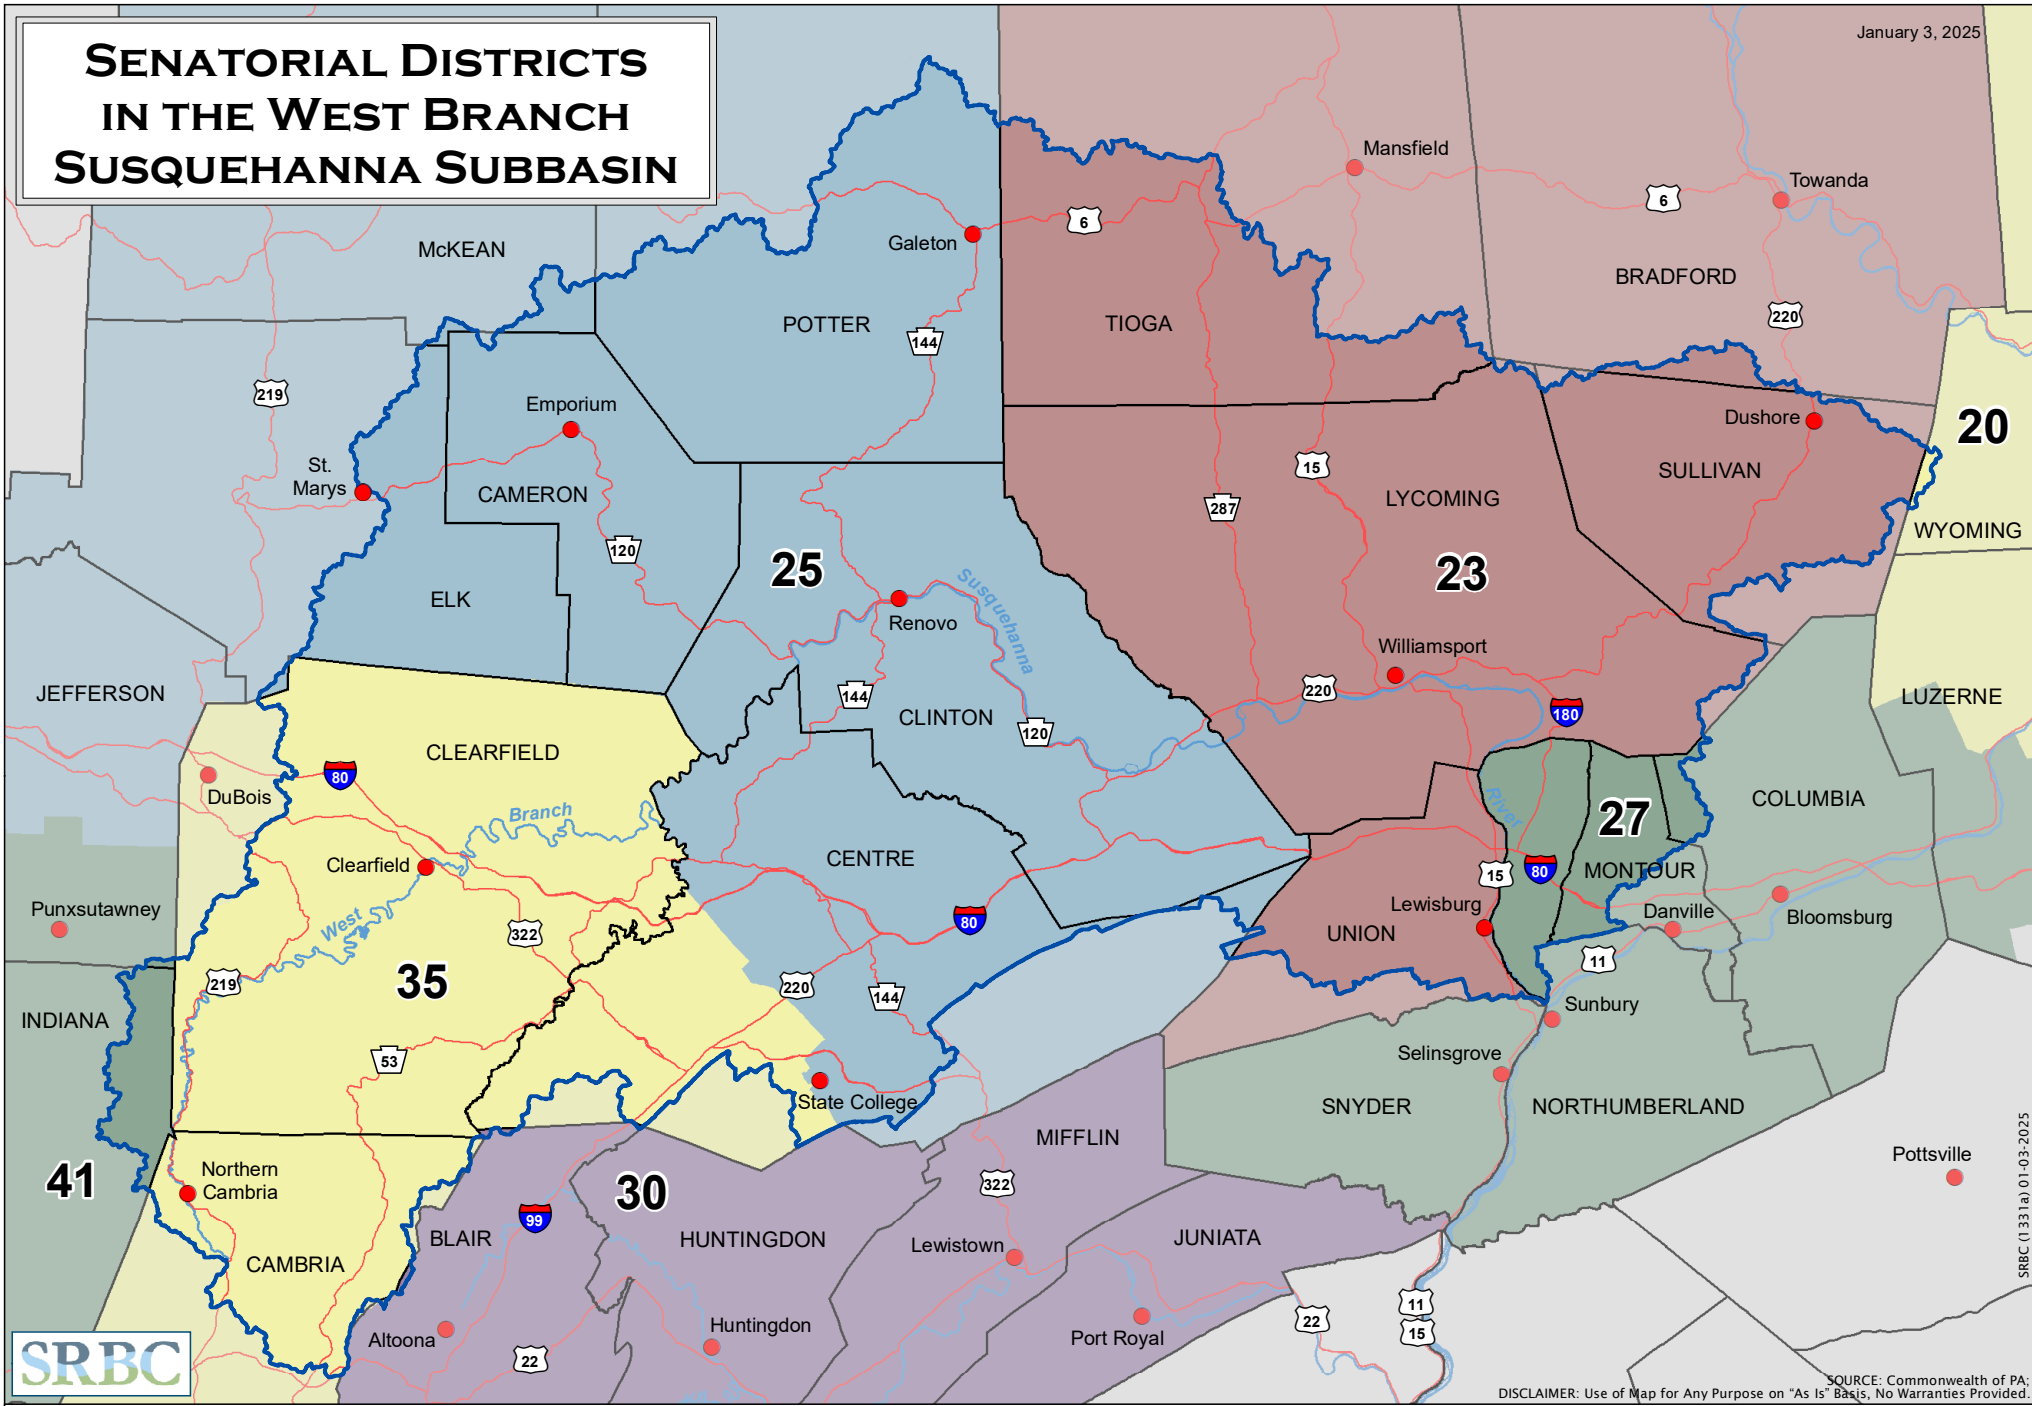

SENATORIAL DISTRICTS IN THE WEST BRANCH SUSQUEHANNA SUBBASIN

SOURCE: Commonwealth of PA; DISCLAIMER: Use of Map for Any Purpose on "As Is" Basis, No Warranties Provided.

SRRC 11331a) 01-03-2025

PENNSYLVANIA SENATORS

- 20 - Sen. Lisa Baker (R)
- 25 - Sen. Cris Dush (R)
- 30 - Sen. Judy Ward (R)
- 41 - Sen. Joe Pittman (R)
- 23 - Sen. Gene Yaw (R)
- 27 - Sen. Lynda Schlegel-Culver (R)
- 35 - Sen. Wayne Langerholc (R)