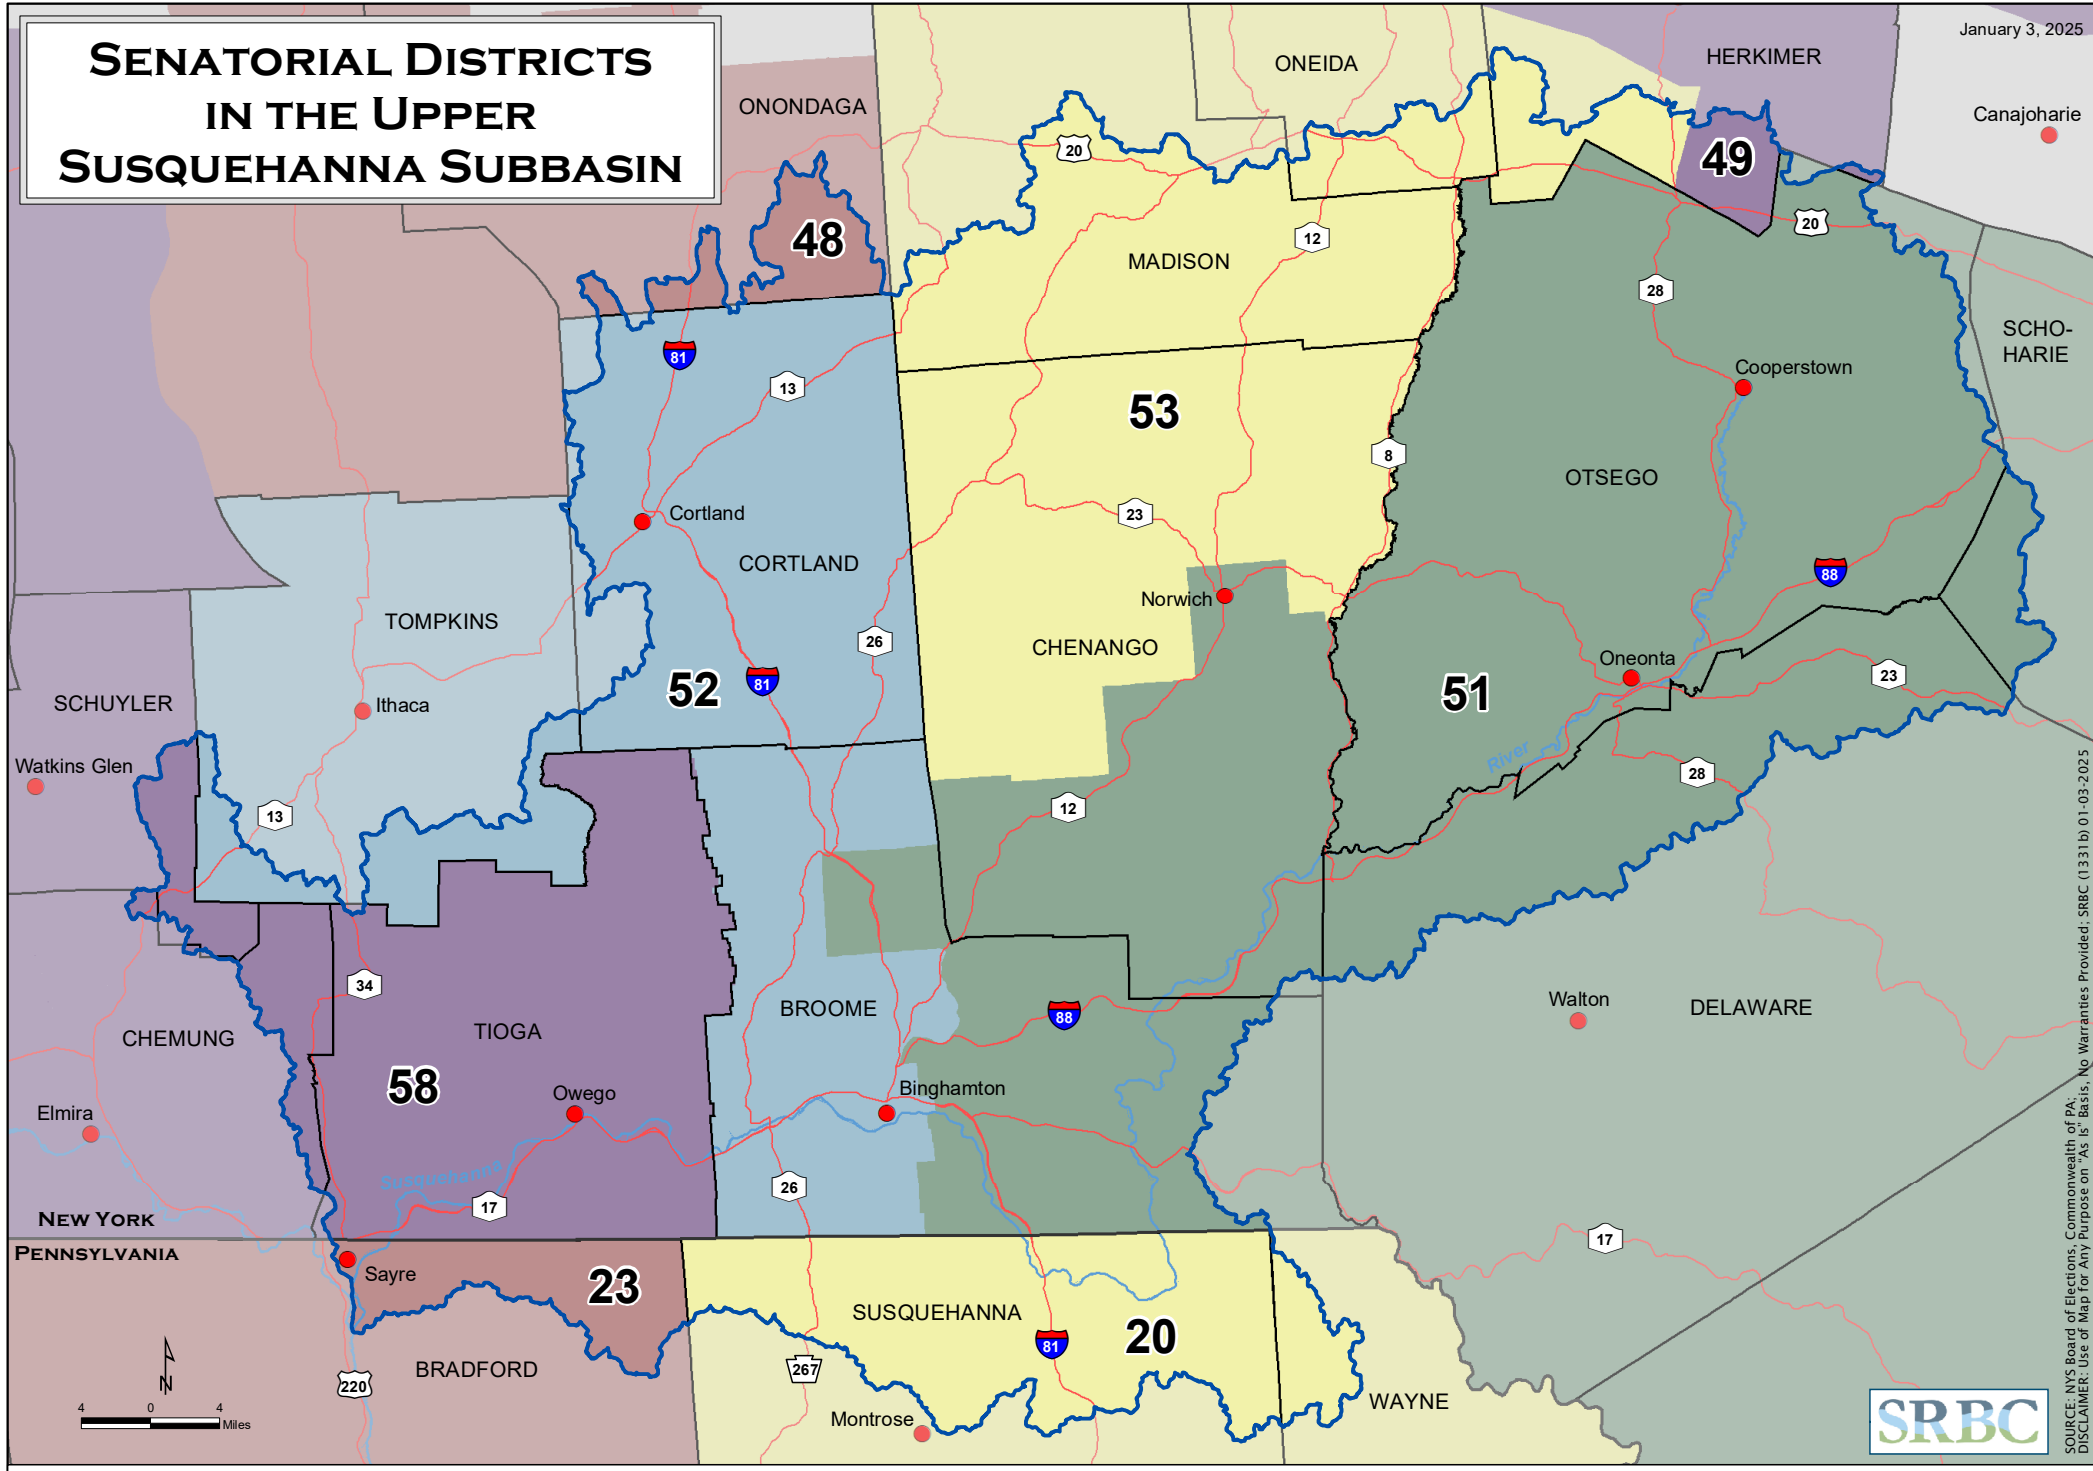

SENATORIAL DISTRICTS IN THE UPPER SUSQUEHANNA SUBBASIN

Canajoharie

SOURCE: NYS Board of Elections, Commonwealth of PA;
 DISCLAIMER: Use of Map for Any Purpose on "As Is" Basis. No Warranties Provided. SRBC (1331b) 01-03-2025

NEW YORK & PENNSYLVANIA SENATORS

- | | | | |
|-----------------------------|-------------------------------|----------------------------------|--------------------------------|
| 20 PA - Sen. Lisa Baker (R) | 48 NY - Sen. Rachel May (D) | 51 NY - Sen. Peter Oberacker (R) | 53 NY - Sen. Joseph Griffo (R) |
| 23 PA - Sen. Gene Yaw (R) | 49 NY - Sen. Mark Walczyk (R) | 52 NY - Sen. Lea Webb (D) | 58 NY - Sen. Thomas O'Mara (R) |