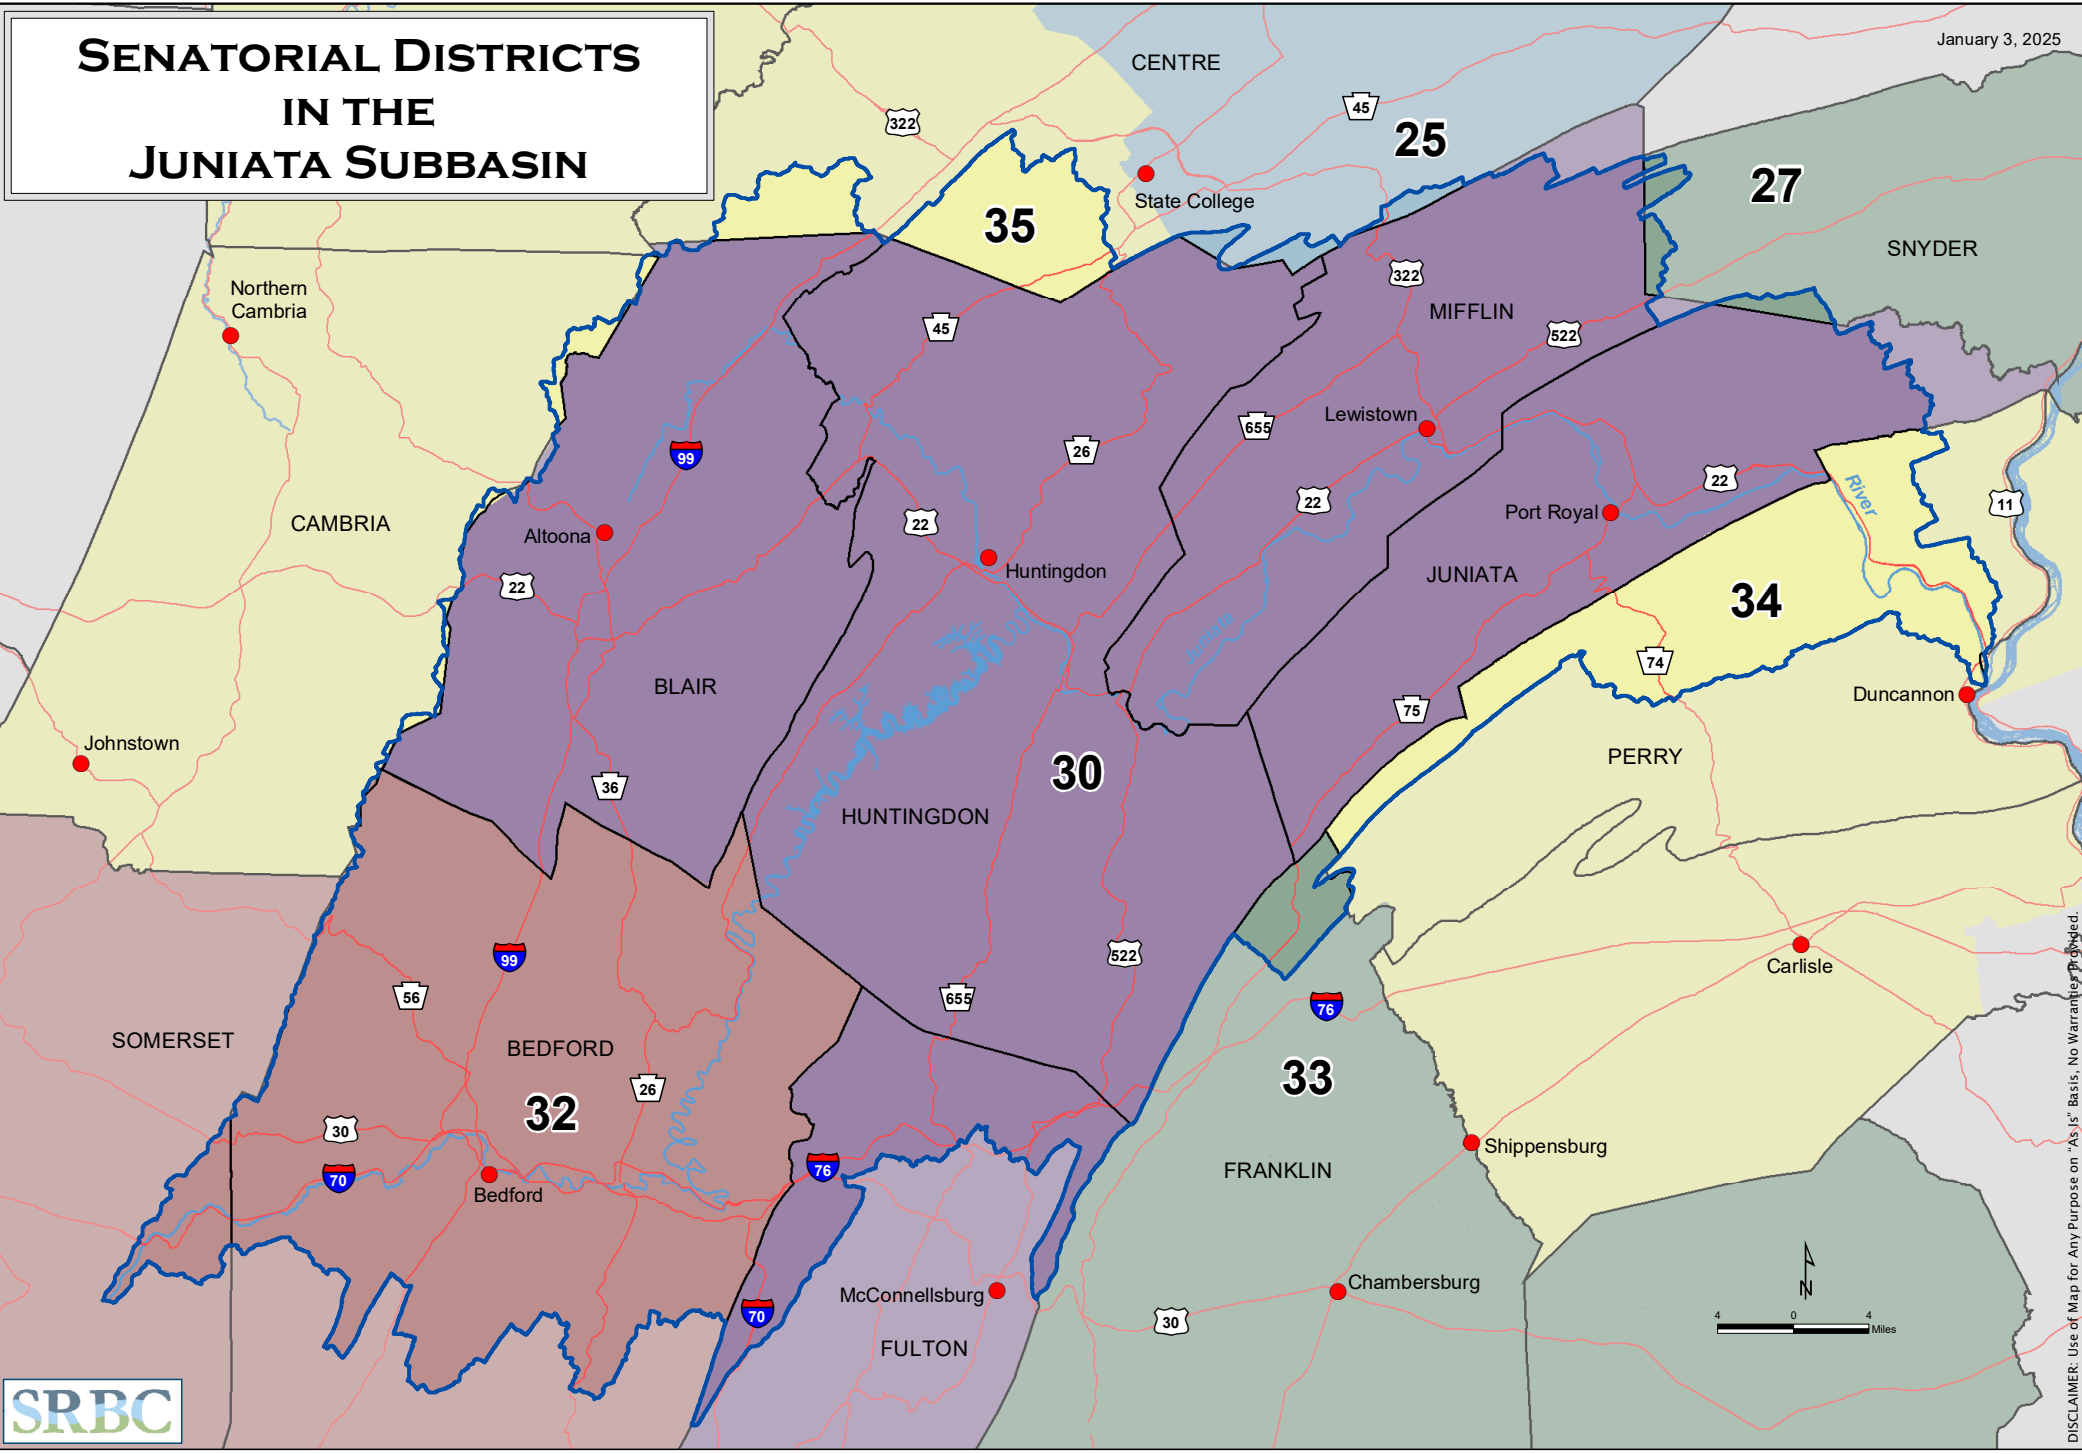

SENATORIAL DISTRICTS IN THE JUNIATA SUBBASIN

DISCLAIMER: Use of Map for Any Purpose on "As Is" Basis. No Warranty Provided.

PENNSYLVANIA SENATORS

25 - Sen. Cris Dush (R)

30 - Sen. Judy Ward (R)

33 - Sen. Doug Mastriano (R)

35 - Sen. Wayne Langerholc (R)

27 - Sen. Lynda Schlegel-Culver (R)

32 - Sen. Patrick Stefano (R)

34 - Sen. William Rothman (R)