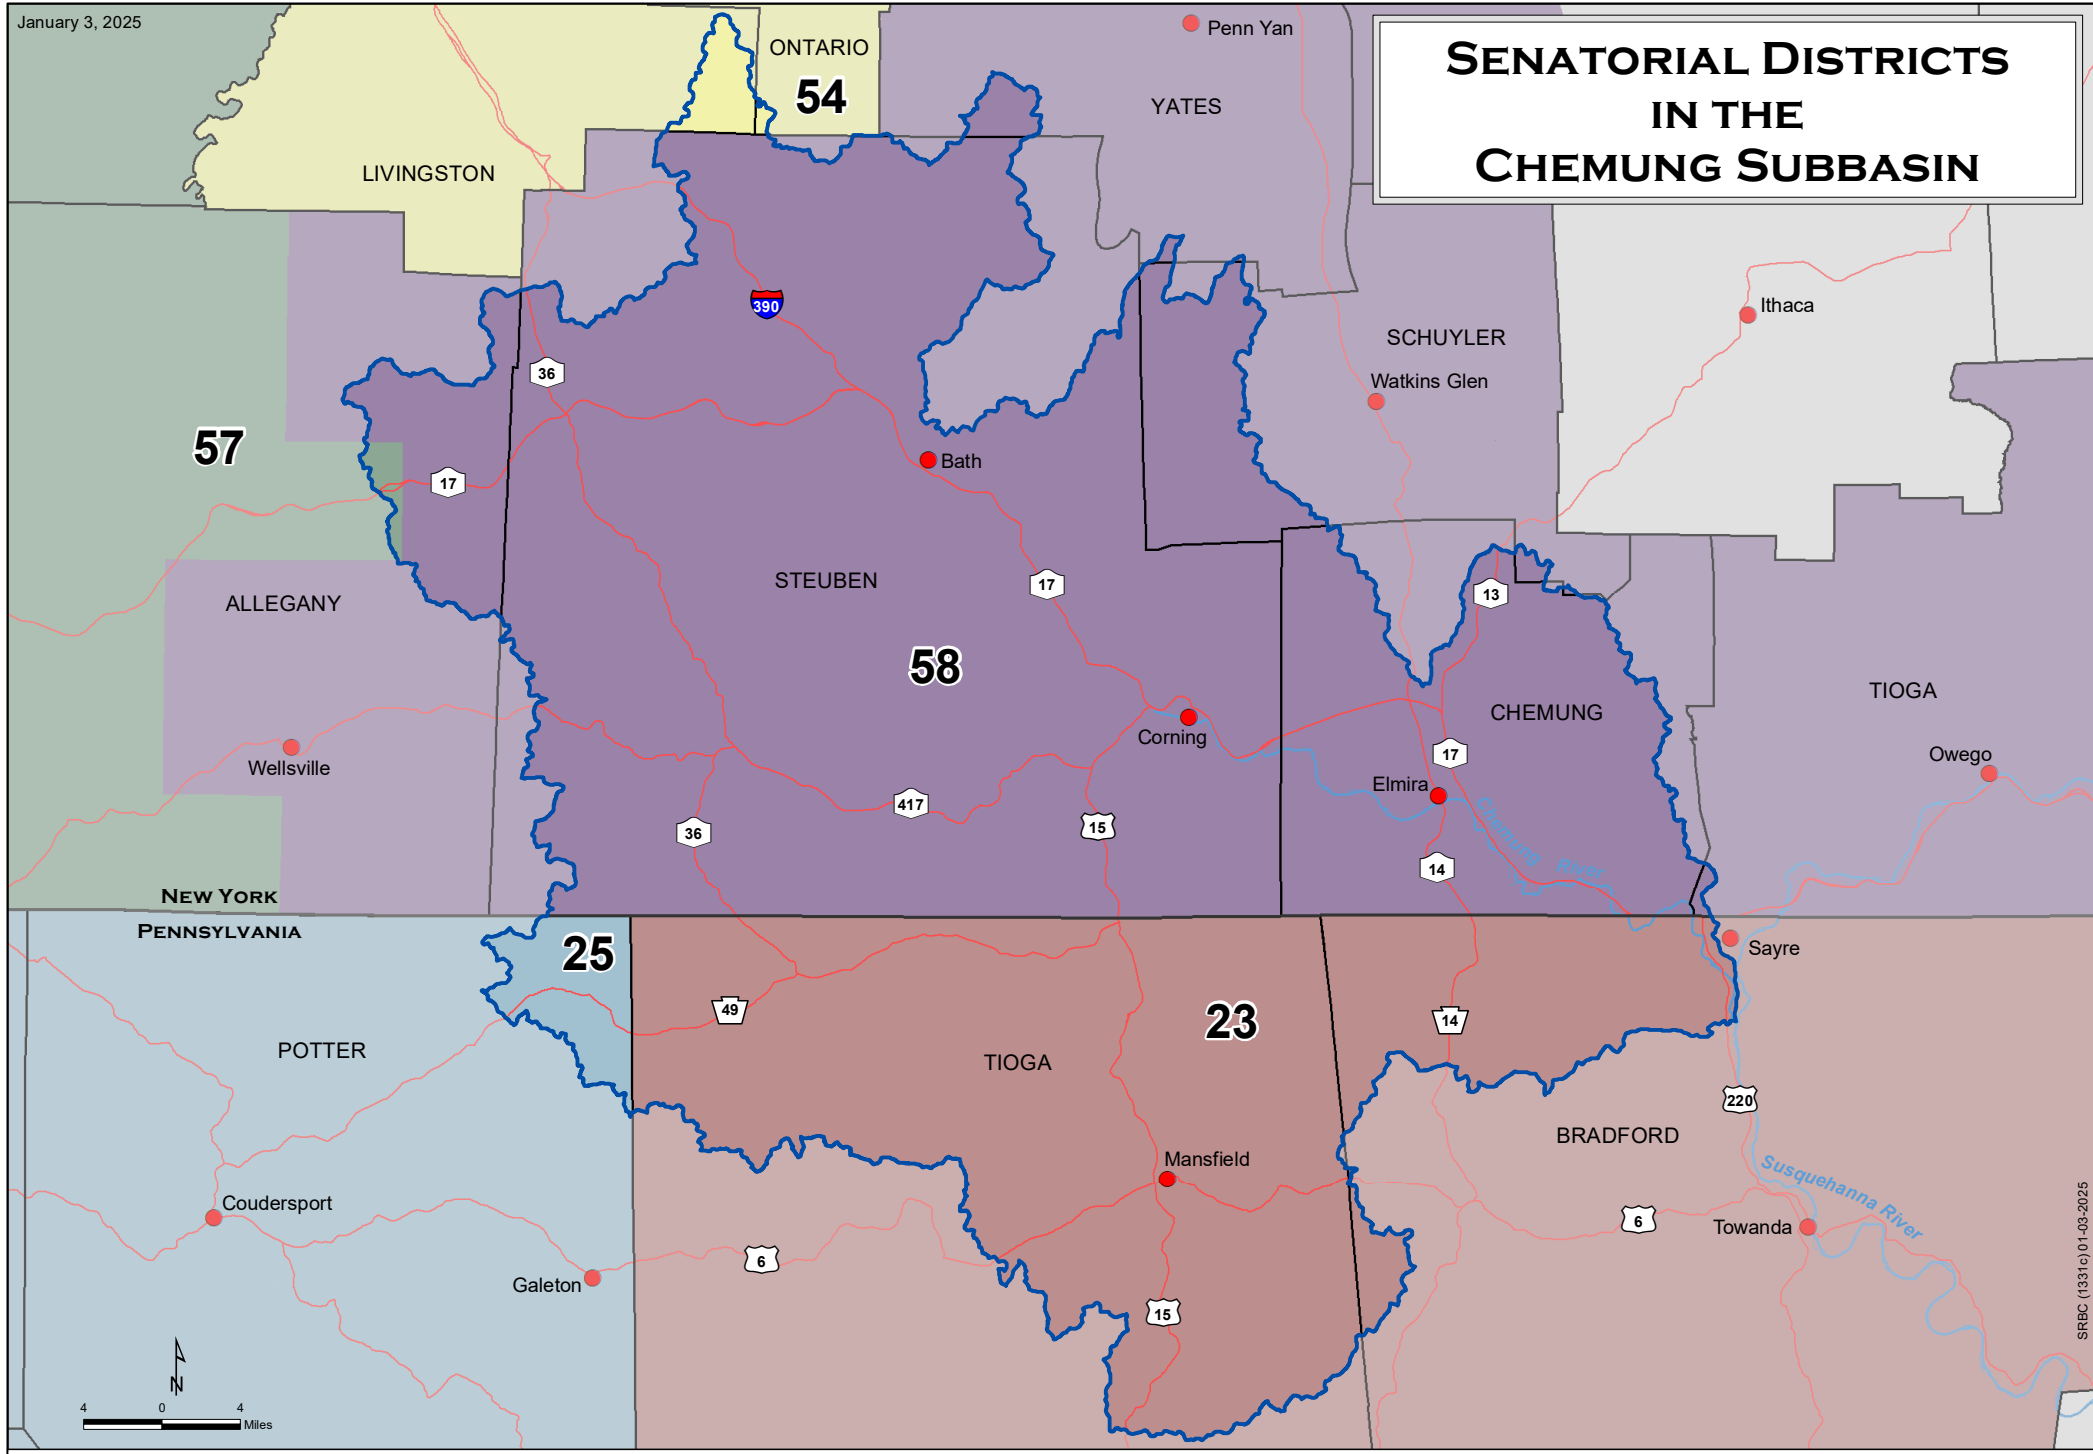

SENATORIAL DISTRICTS IN THE CHEMUNG SUBBASIN

NEW YORK & PENNSYLVANIA SENATORS

23 PA - Sen. Gene Yaw (R)

54 NY - Sen. Pamela Helming (R)

58 NY - Sen. Thomas O'Mara (R)

25 PA - Sen. Cris Dush (R)

57 NY - Sen. George Borrello (R)

SOURCE: NYS Board of Elections, Commonwealth of PA;
DISCLAIMER: Use of Map for Any Purpose on "As Is" Basis, No Warranties Provided.