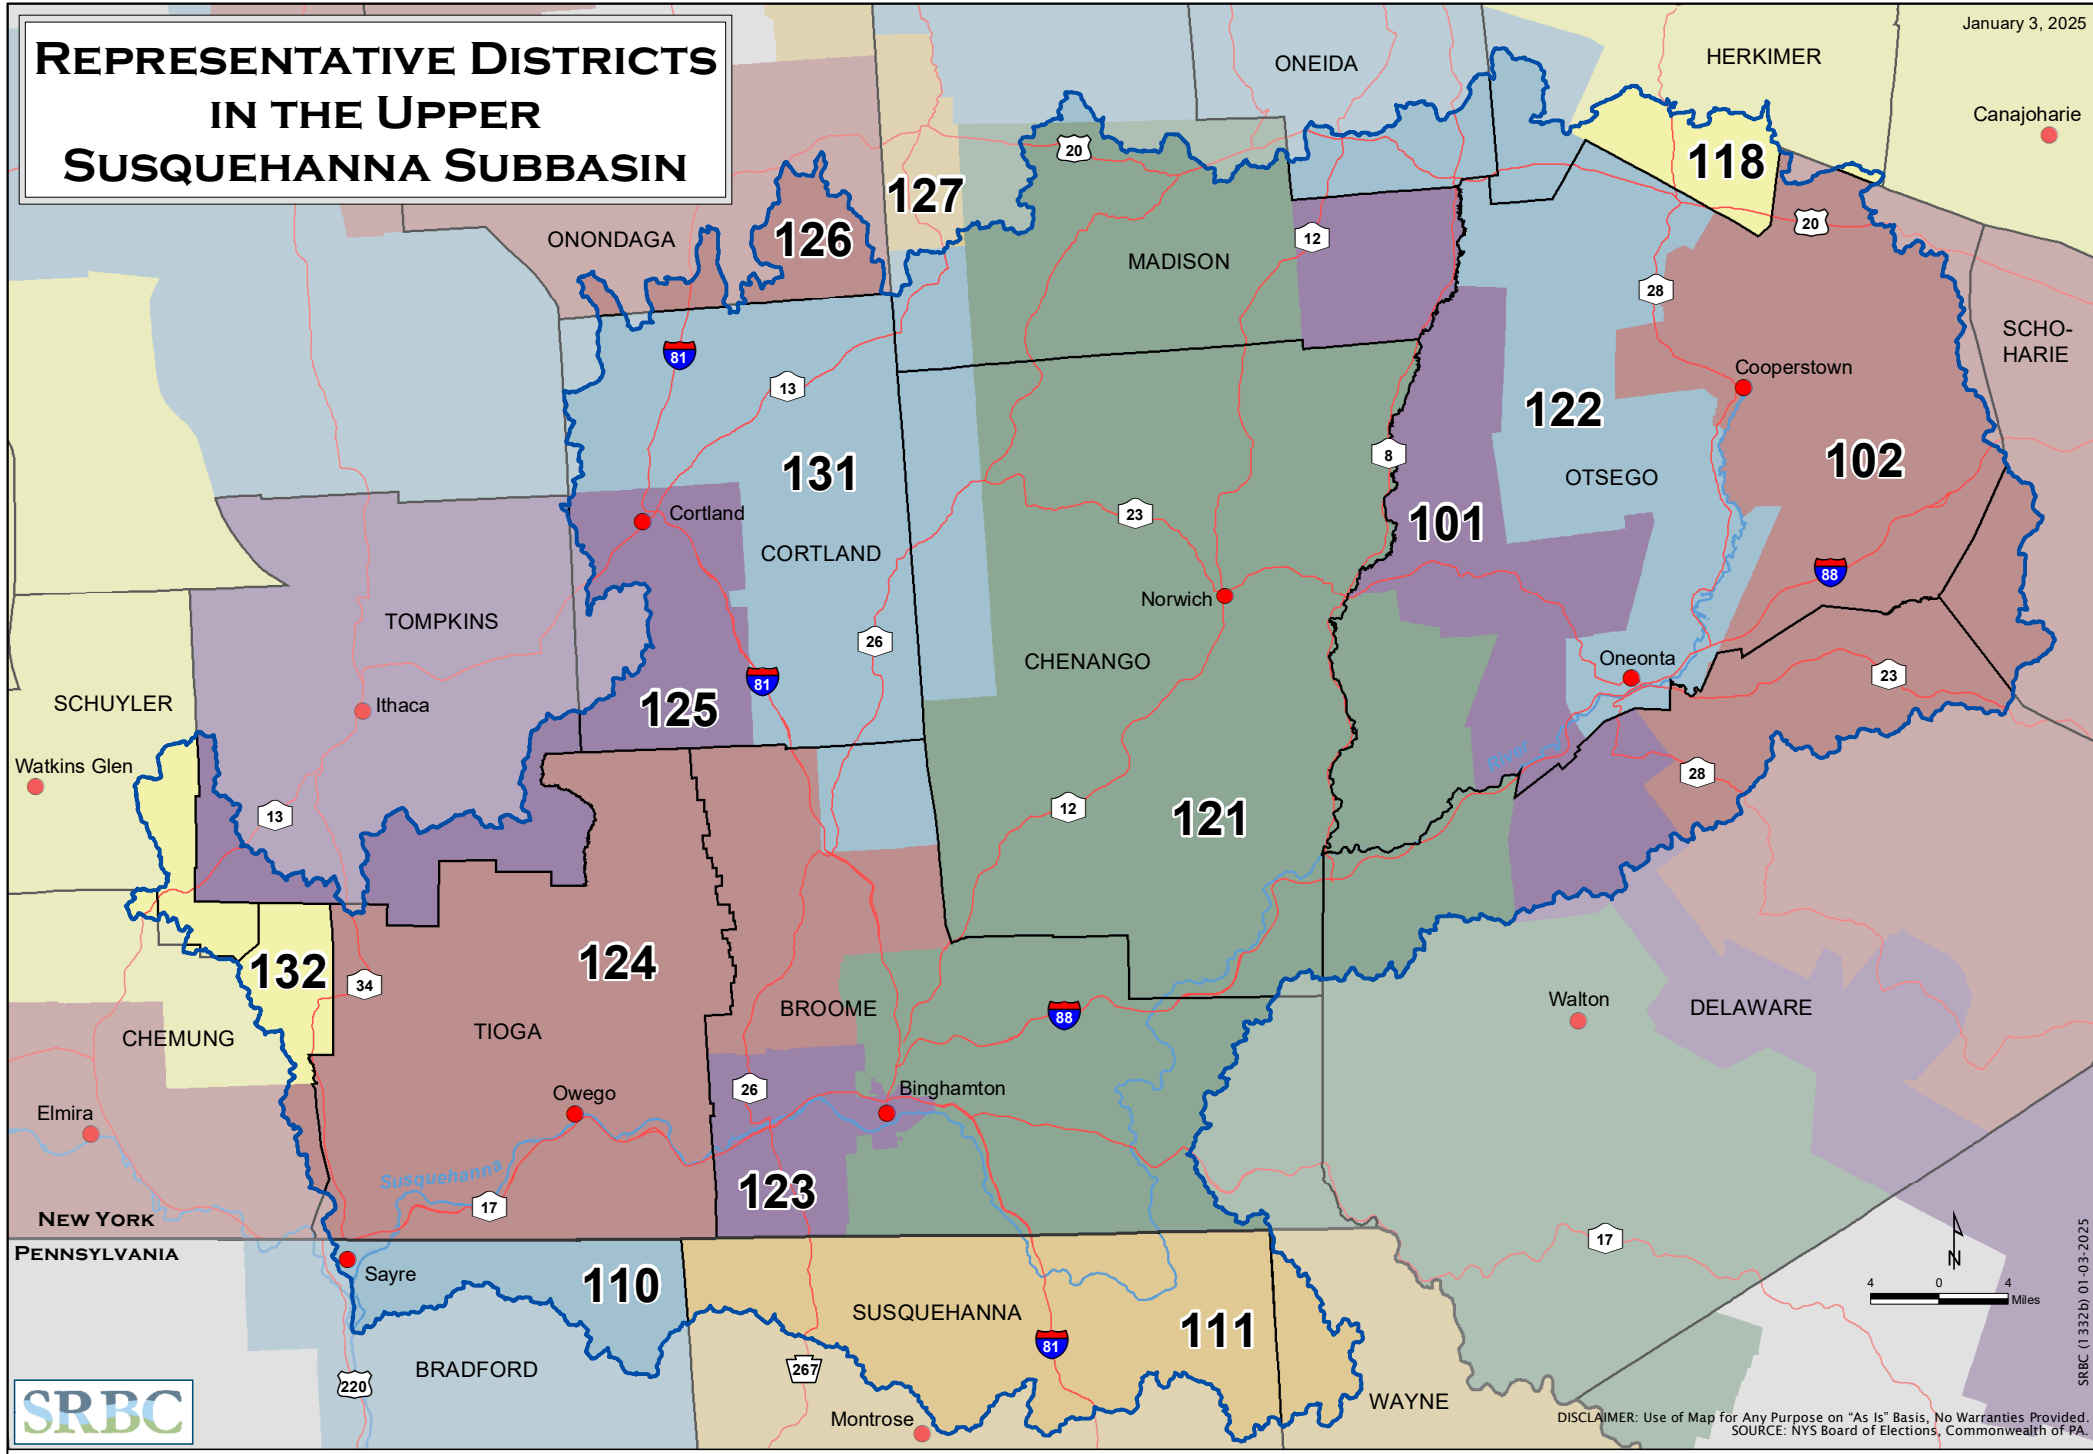

REPRESENTATIVE DISTRICTS IN THE UPPER SUSQUEHANNA SUBBASIN

DISCLAIMER: Use of Map for Any Purpose on "As Is" Basis. No Warranties Provided. SOURCE: NYS Board of Elections, Commonwealth of PA.

SRBC (1332D) 01-03-2025