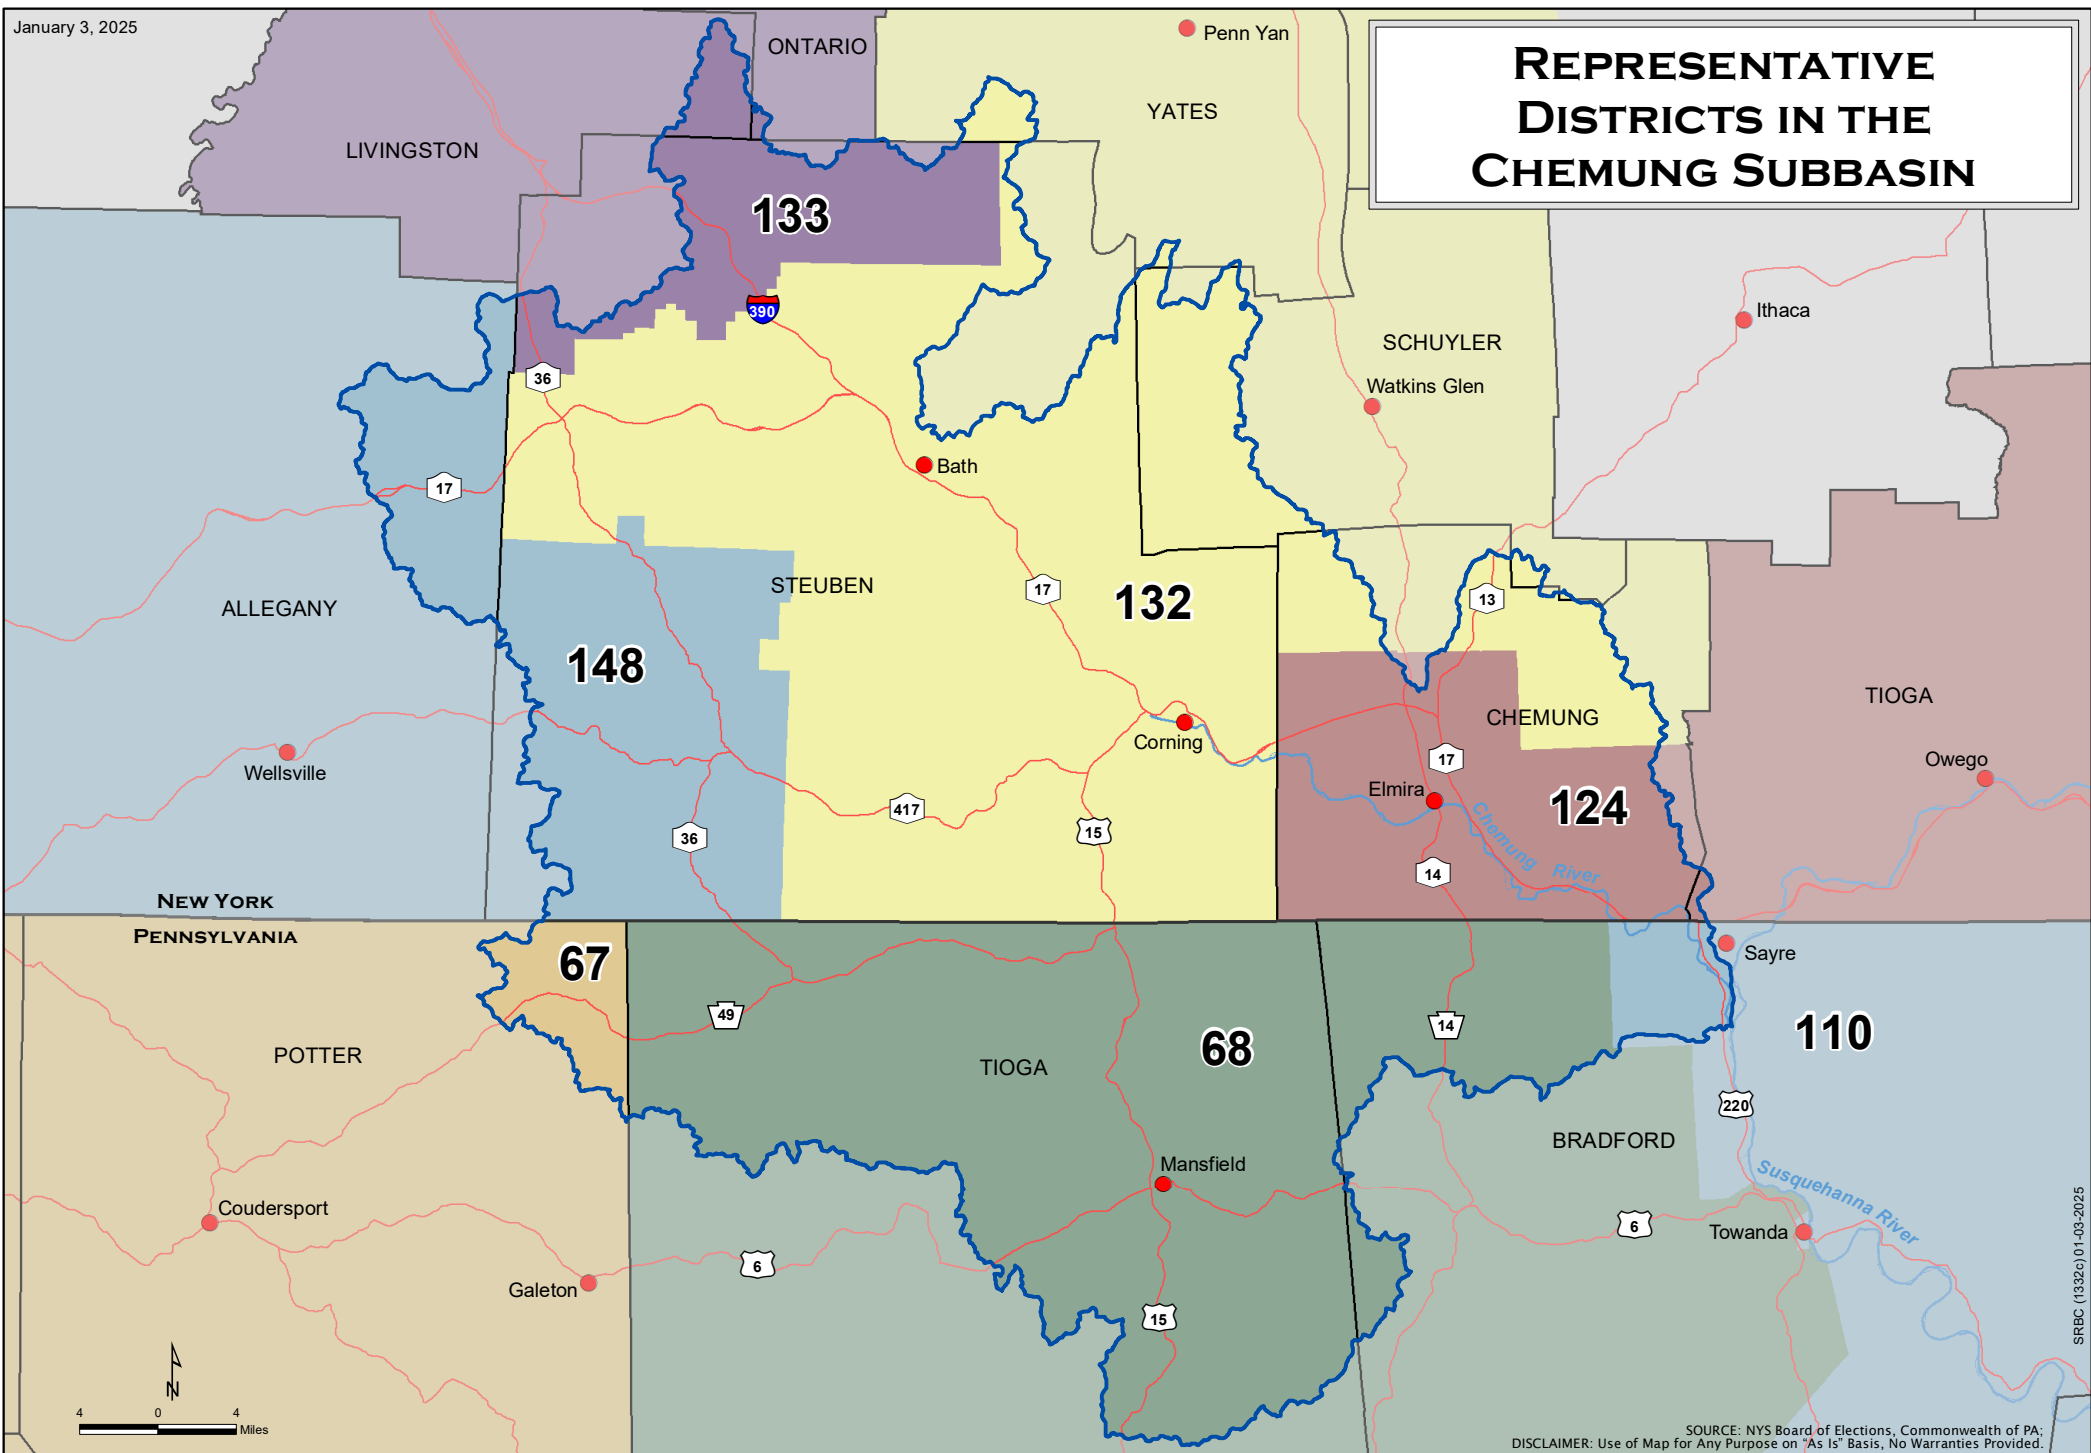

REPRESENTATIVE DISTRICTS IN THE CHEMUNG SUBBASIN

NEW YORK ASSEMBLY MEMBERS & PENNSYLVANIA REPRESENTATIVES

- | | | | |
|----------------------------|---------------------------------|-------------------------------|---------------------------------|
| 67 PA - Martin Causer (R) | 110 PA - Tina Pickett (R) | 132 NY - Philip Palmesano (R) | 148 NY - Joseph Sempolinski (R) |
| 68 PA - Clinton Owlett (R) | 124 NY - Christopher Friend (R) | 133 NY - Andrea Bailey (R) | |

SOURCE: NYS Board of Elections, Commonwealth of PA; DISCLAIMER: Use of Map for Any Purpose on "As Is" Basis, No Warranties Provided.