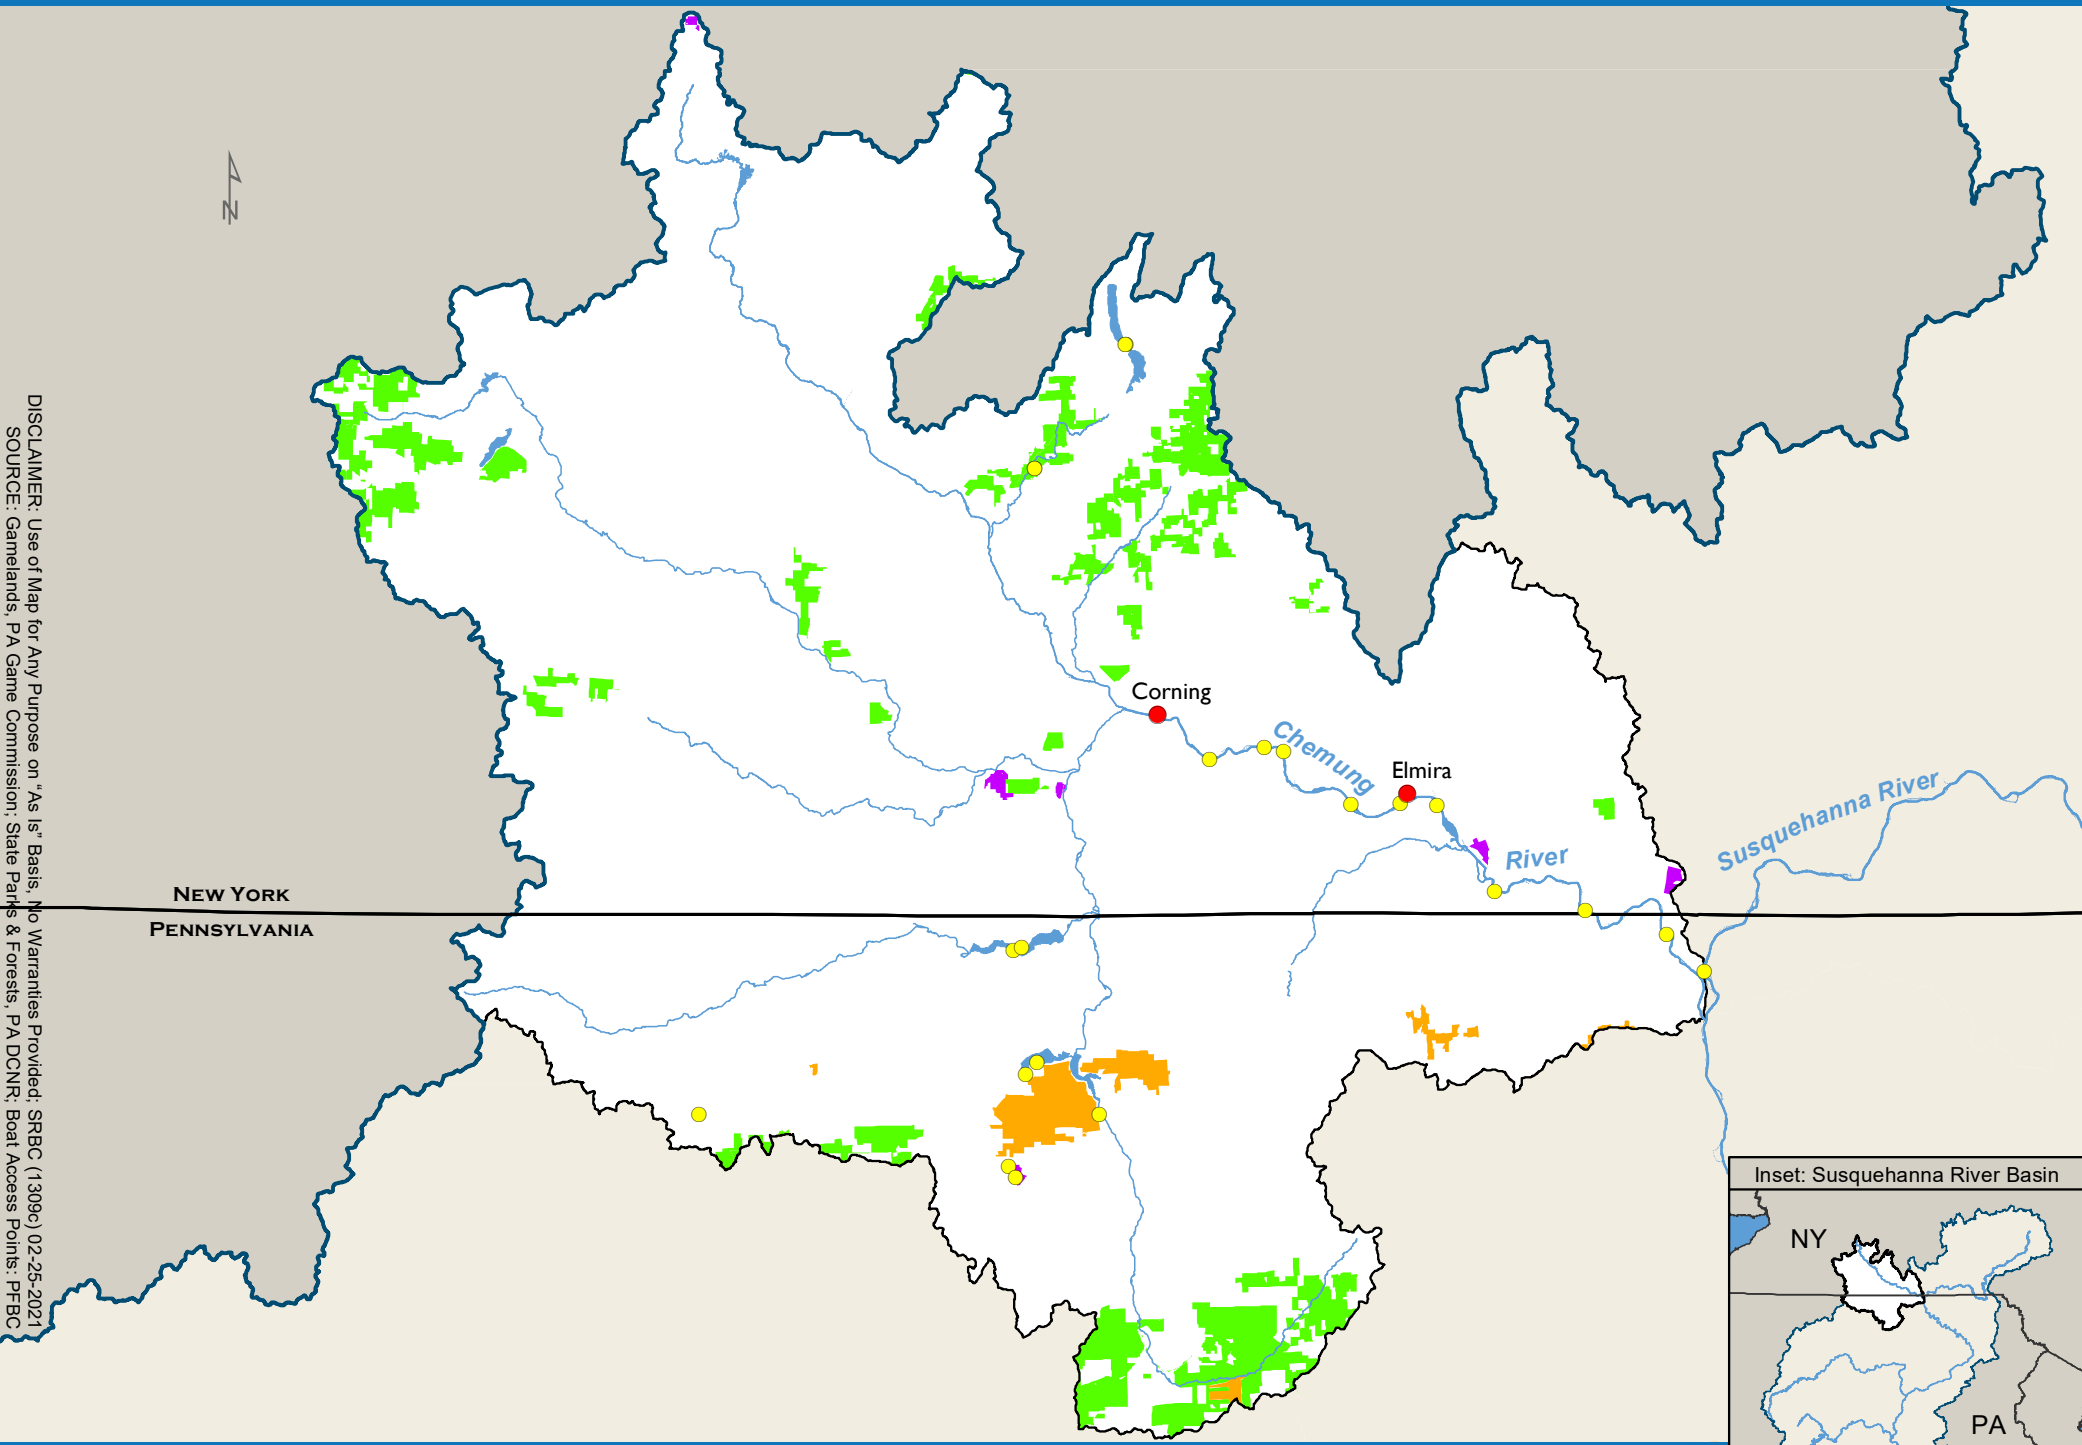

DISCLAIMER: Use of Map for Any Purpose on "As Is" Basis, No Warranties Provided; SRBC (1309c) 02-25-2021
SOURCE: GameLands, PA Game Commission; State Parks & Forests, PA DNR; Boat Access Points: PFBC

- Boat Access Point
- State Park
- Public Gameland
- Public Forest Land