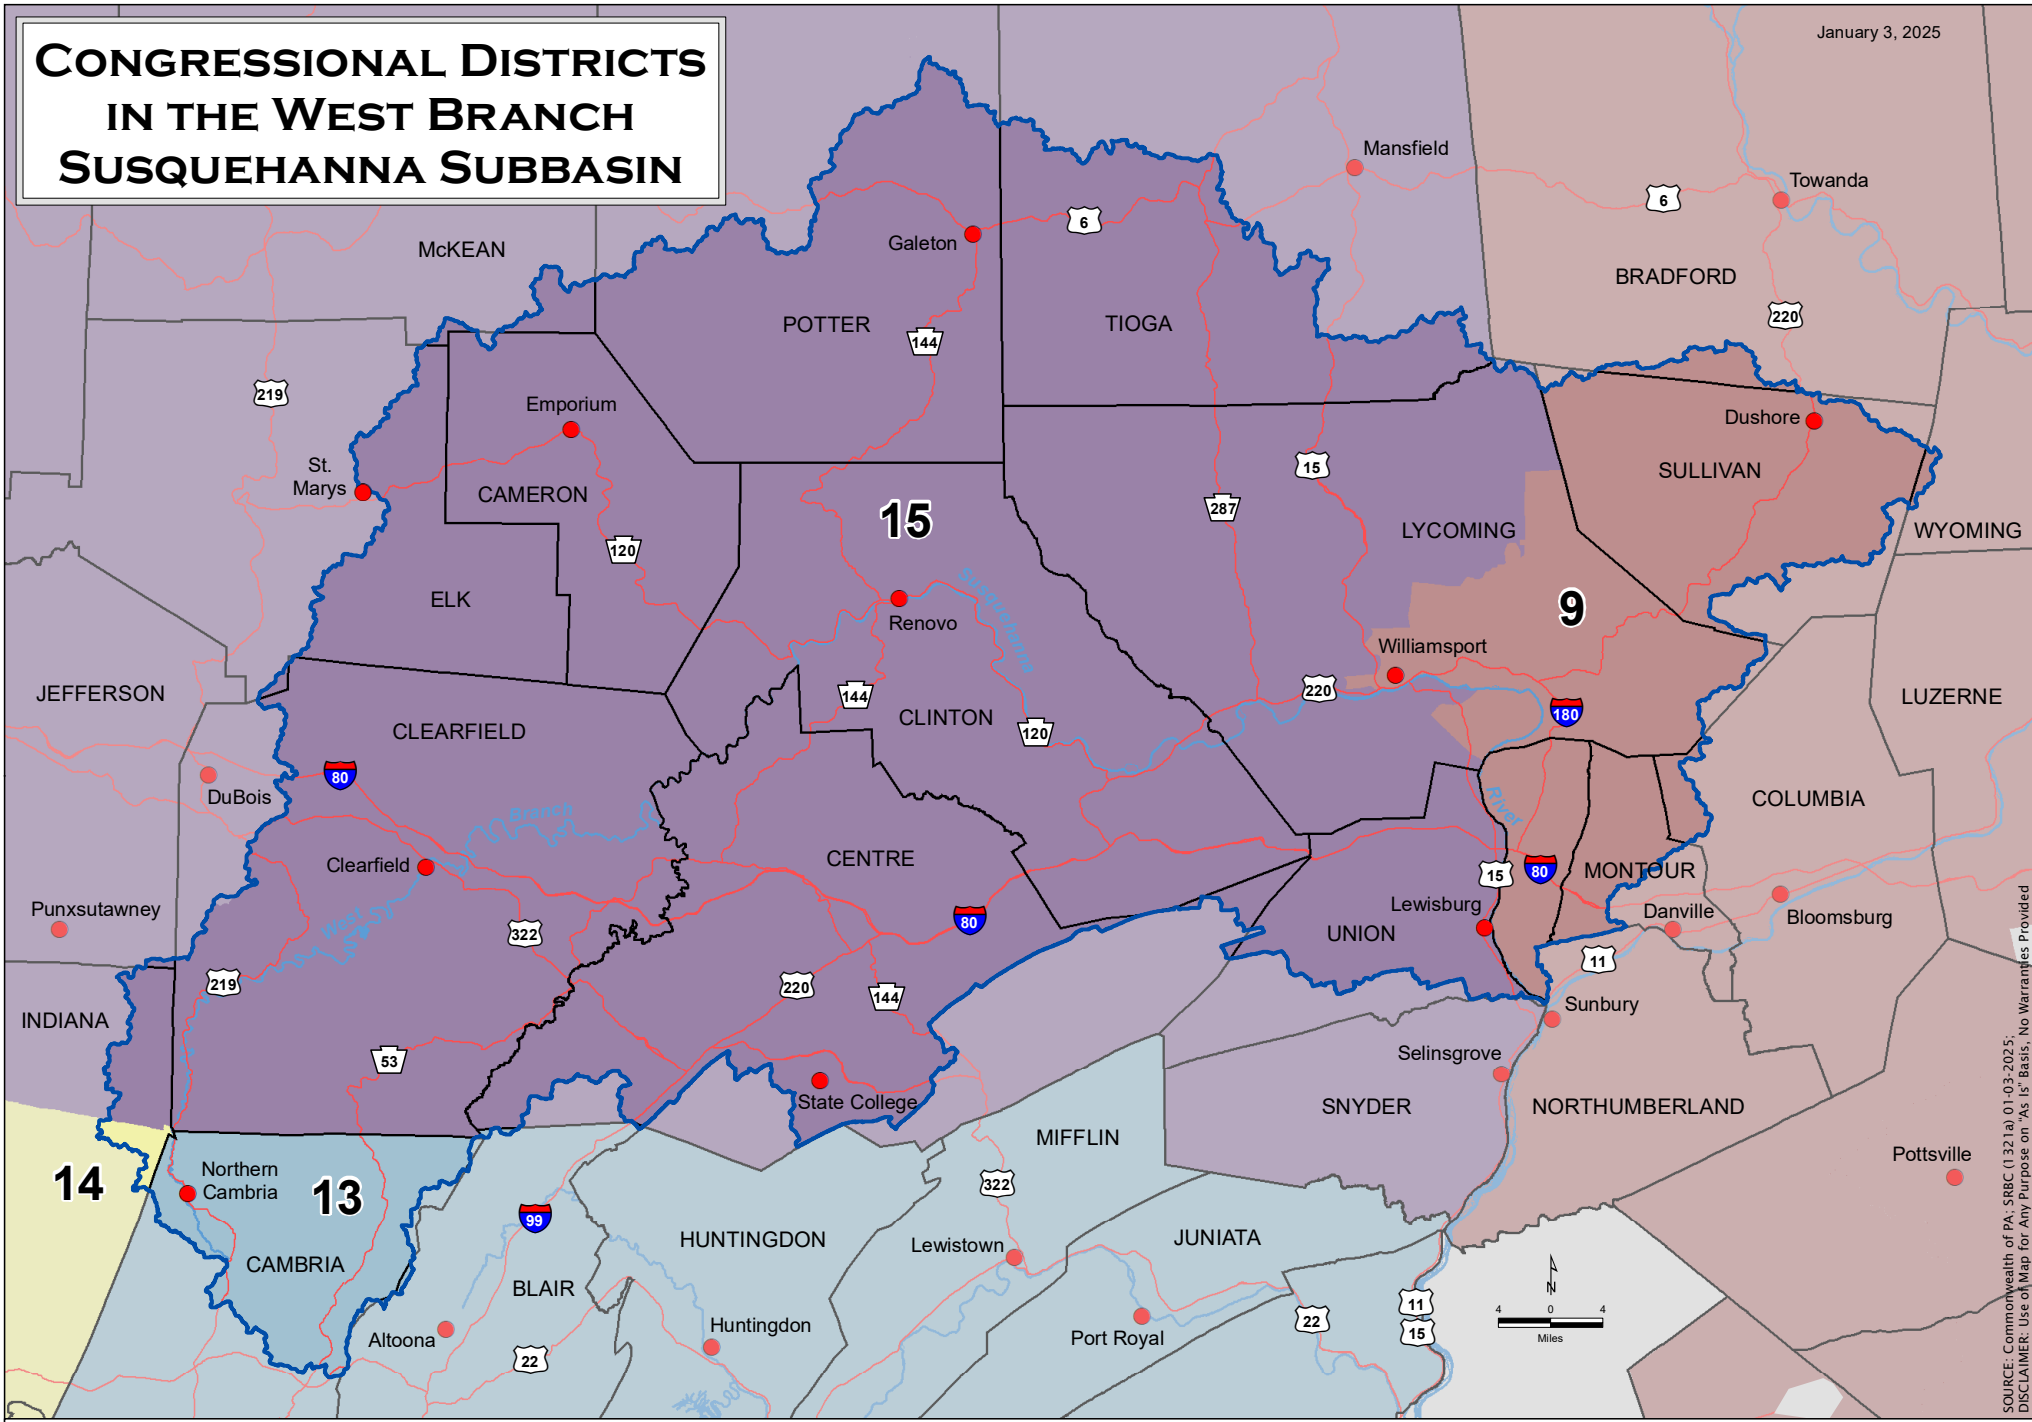

CONGRESSIONAL DISTRICTS IN THE WEST BRANCH SUSQUEHANNA SUBBASIN

SOURCE: Commonwealth of PA, SRBC (1321a) 01-03-2025;
DISCLAIMER: Use of Map for Any Purpose on "As Is" Basis, No Warranties Provided

PENNSYLVANIA CONGRESSMEN