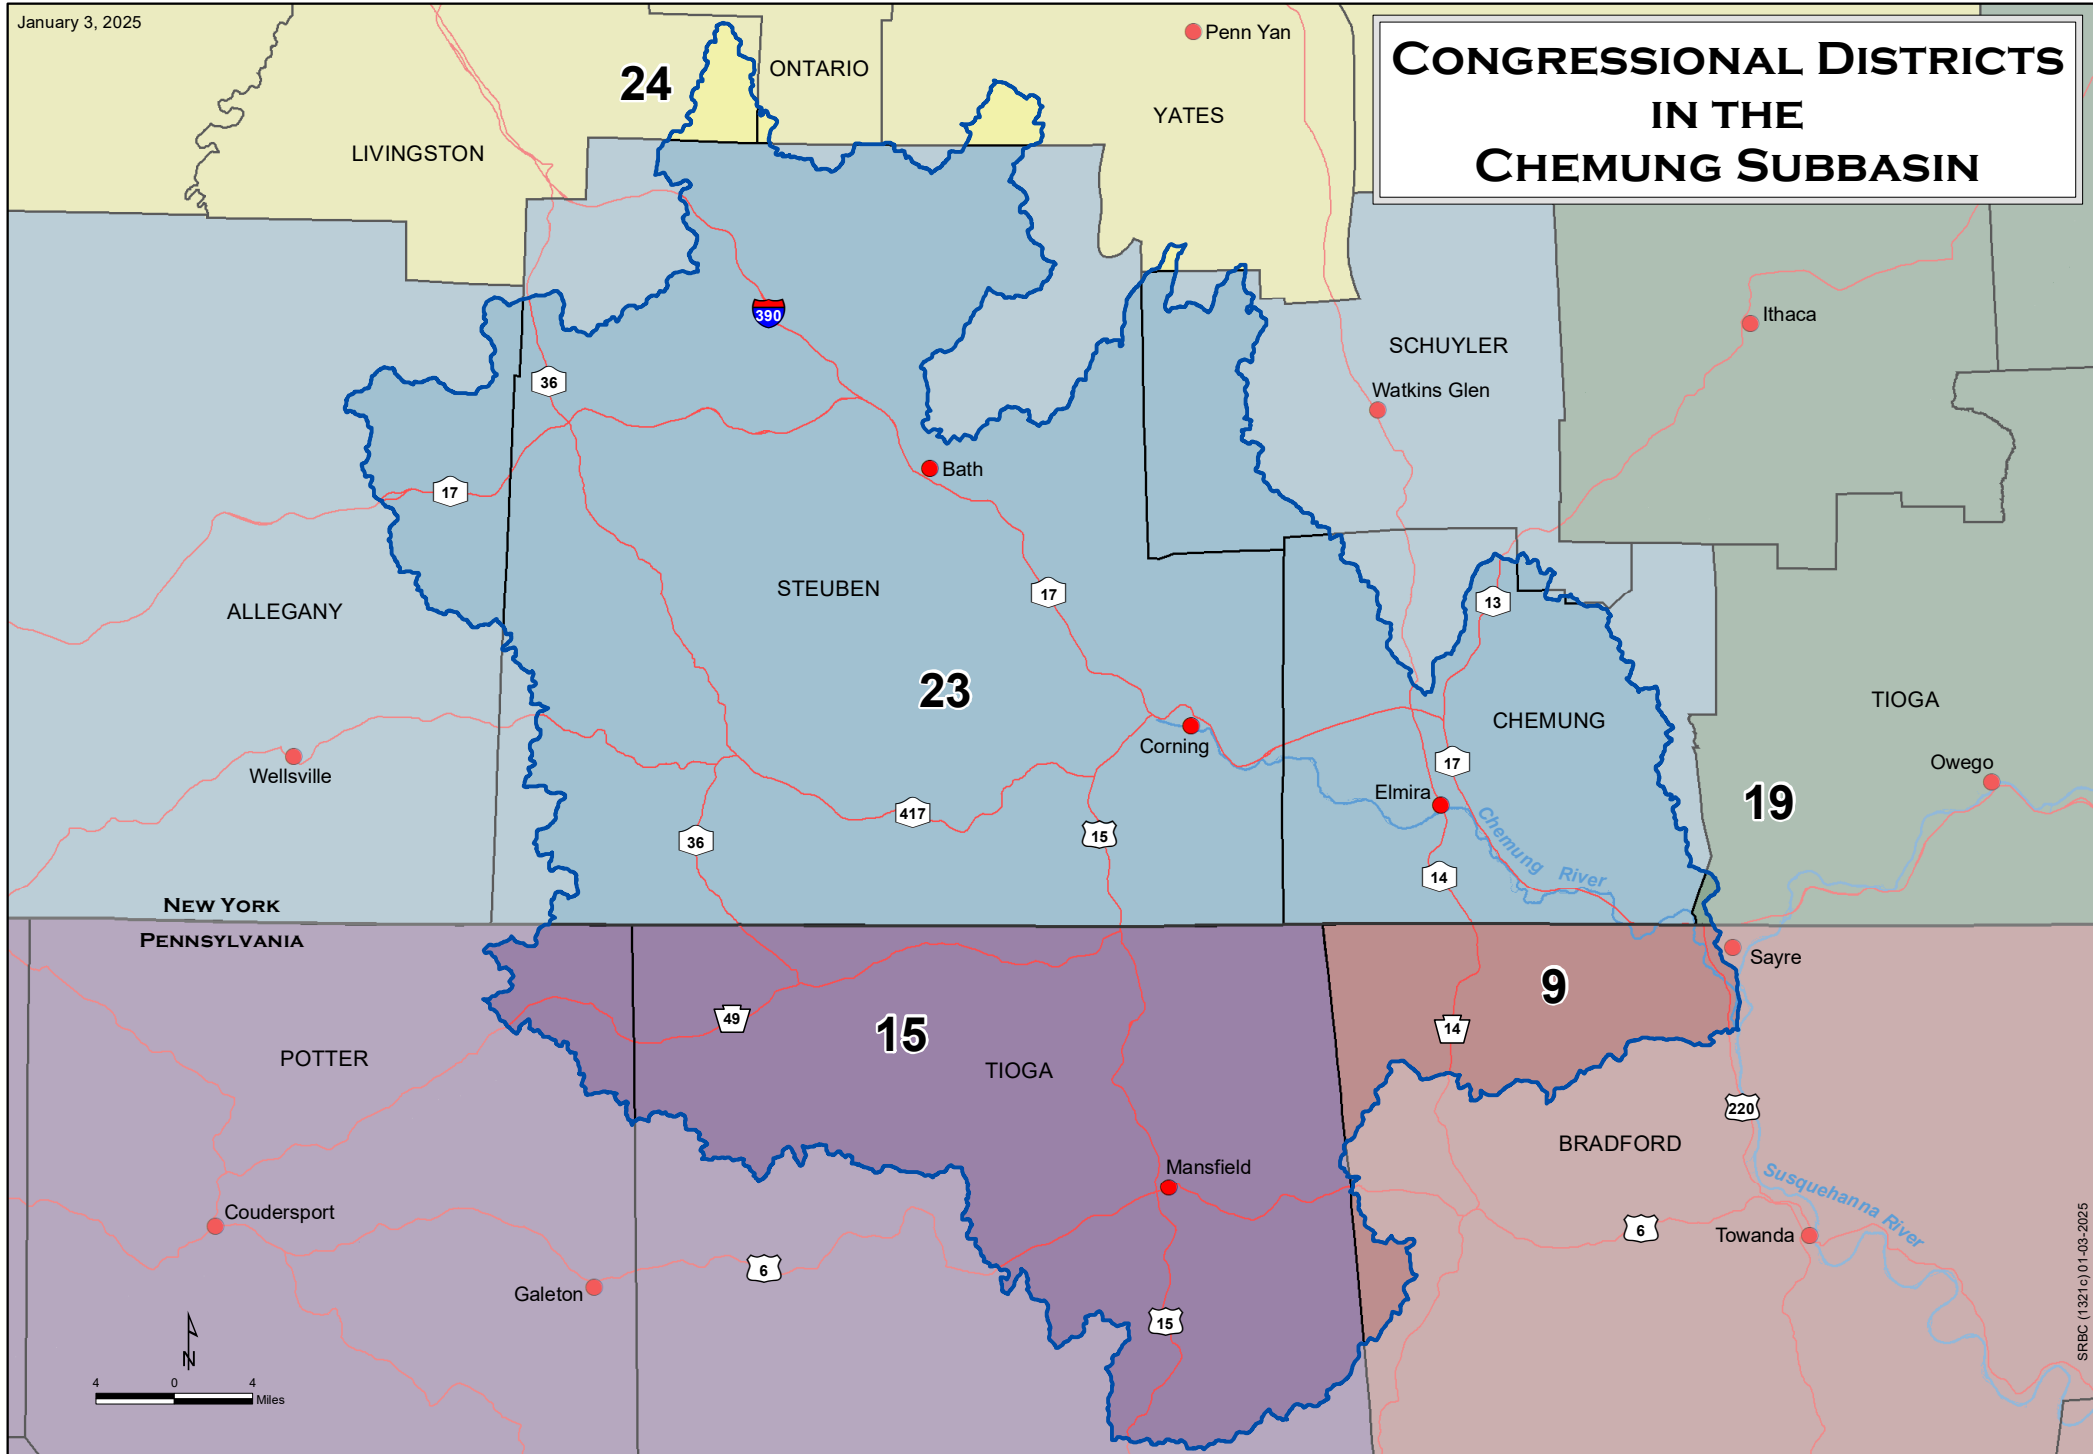

CONGRESSIONAL DISTRICTS IN THE CHEMUNG SUBBASIN

NEW YORK & PENNSYLVANIA CONGRESSMEN

9 PA - Rep. Daniel Meuser (R)

19 NY - Rep. Josh Riley (D)

24 NY - Rep. Claudia Tenney (R)

15 PA - Rep. Glenn Thompson (R)

23 NY - Rep. Nick Langworthy (R)

SOURCE: NYS Board of Elections and Commonwealth of PA;
DISCLAIMER: Use of Map for Any Purpose on "AS IS" Basis, No Warranties Provided.